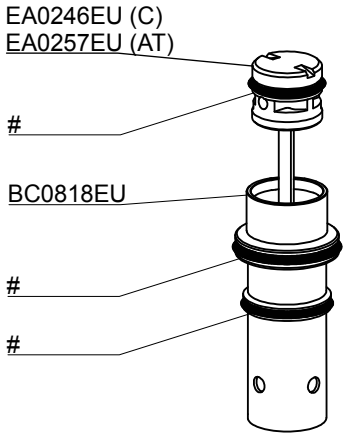

- Does Not Include O-rings
- No incluye sellos de gomas
- Joints exclus

Contents of YK0802EU Kit
Contents of YK0803EU Kit

Tool #

6S2461N AT (EU)
6S2421N C (EU)