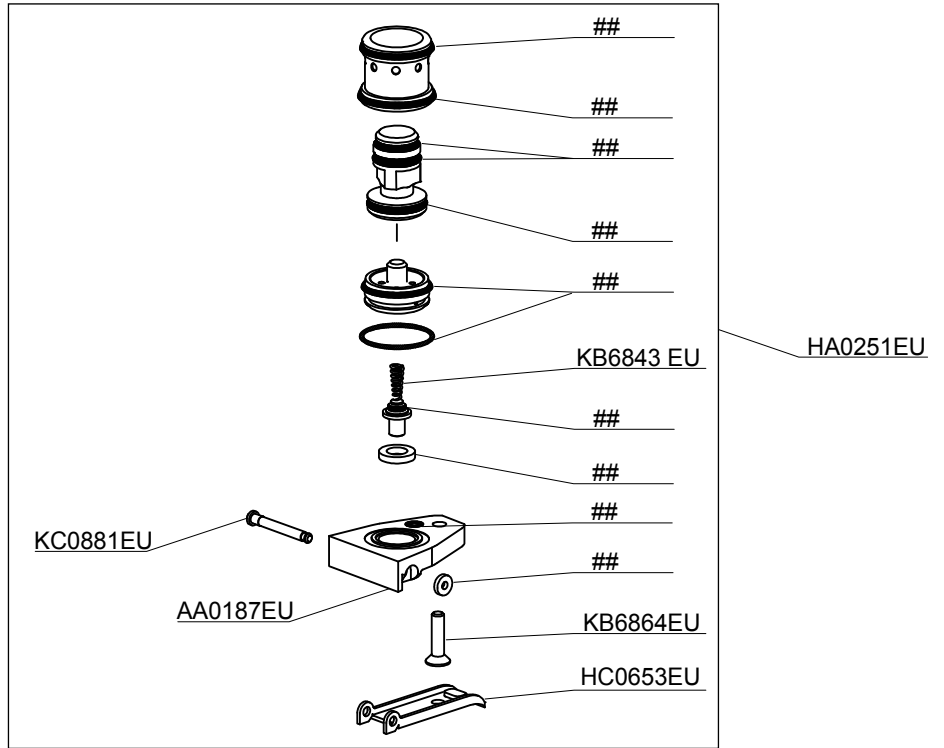

- Does Not Include O-rings
- No incluye sellos de gomas
- Joints exclus

Contents of YK0802EU Kit
Contents of YK0803EU Kit

Tool #

6S2461N AT (EU)
6S2421N C (EU)